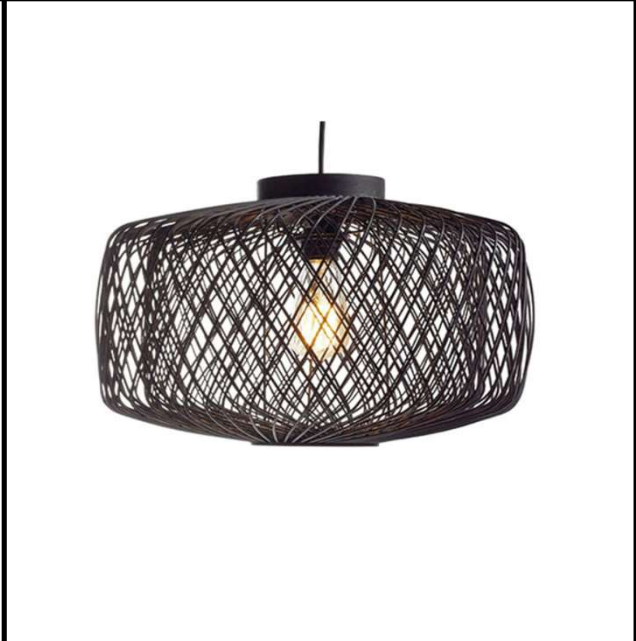

Sovitron Interior Pvt.Ltd.

Model Name	Bamboo Light / DL-BP10-15
Description	Downlighter

Technical description	Image
-----------------------	-------

Dimension	Based on Rquirement
Frame	Bamboo / Cane / Kauna
Color Tempertaure	4000K
Power	15W
Total Luminous Flux	1050 lm
Efficacy	70 lm/W
IP rating	20
Color Rendering	≥80
Mounting	Pendant
Optics	E 27 Holder
Dimming	NON-Dimmable
Operating Voltage	220-240 VAC
Standard Lifetime	L70 minimum at 50,000 burning hours